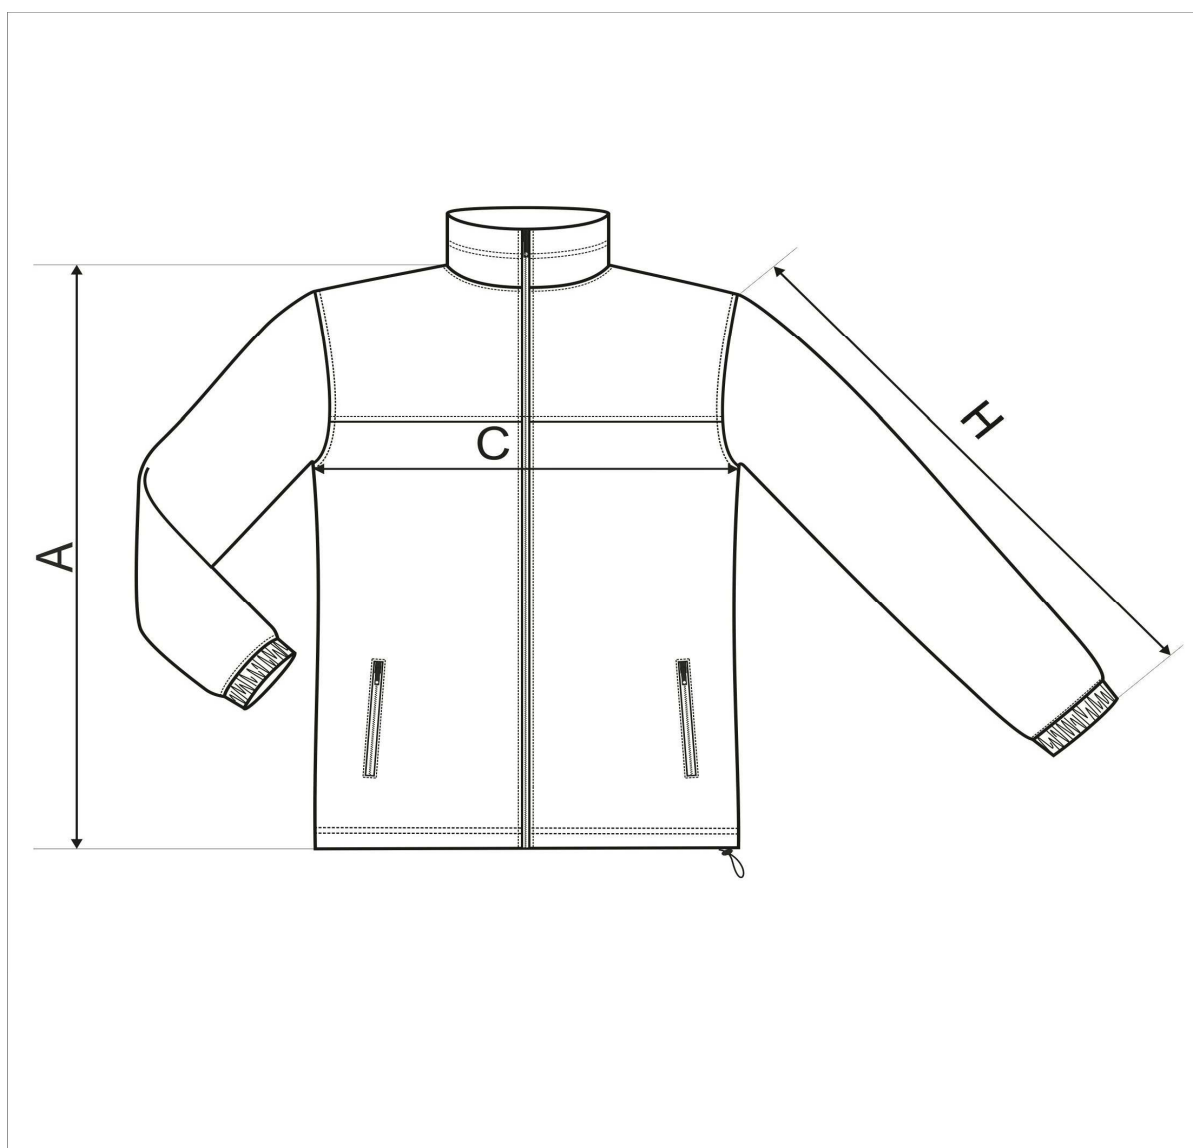

SIZE SPECIFICATION								
Commodity	Child's Fleece Jacket 280							
Code	503							
size [cm]	4	6	8	10				
A	44	48	54	58				
C	38	40	43	46				
H	40	44	48	52				

All size specifications listed are in cm. Accepted tolerance of up to + / - 5%.